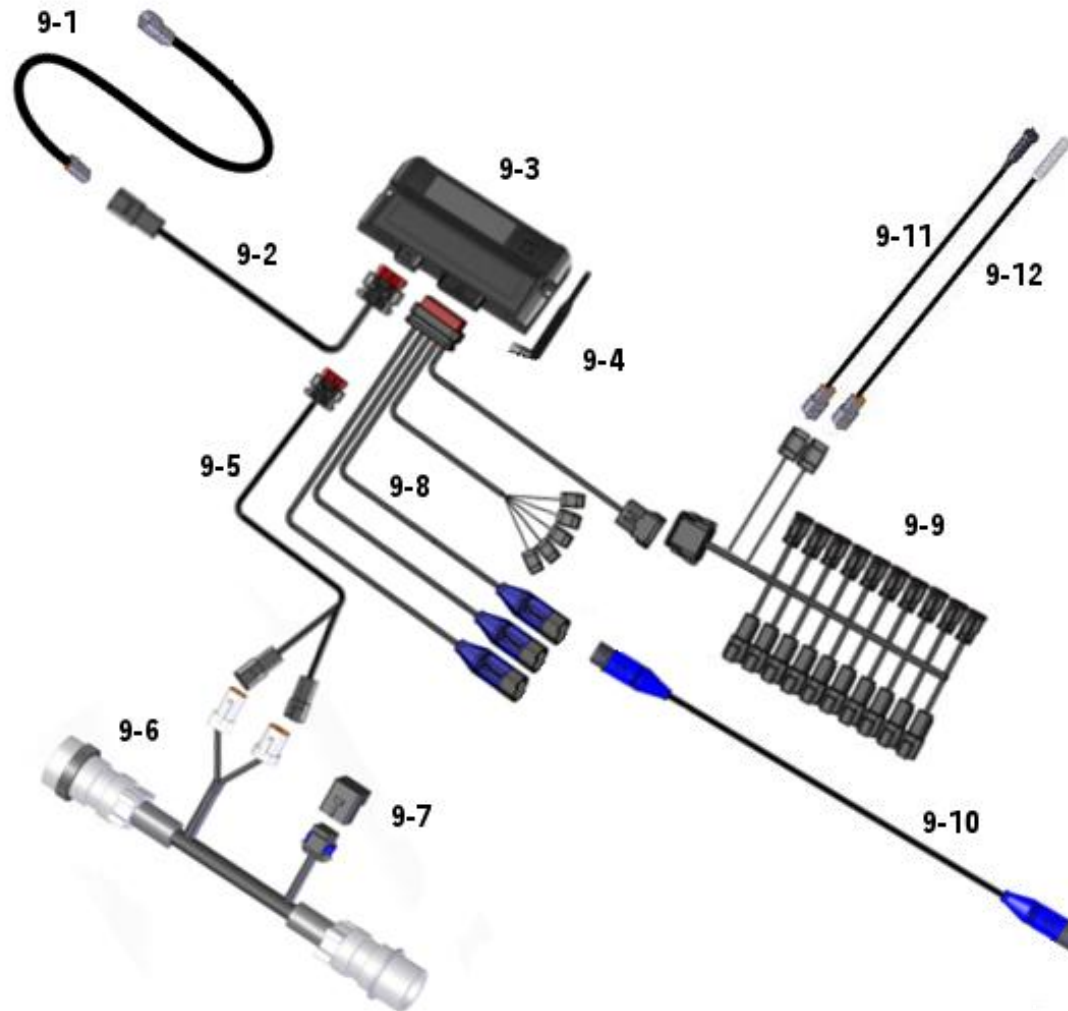

Tool Bar Components for Tow Behind Tank

Reference Number	Part Number	Description	WiFi	ISO
5-1	AGD1733	Battery WiFi Power Harness	X	
5-2	AGD1710	The Legend SA ECU	X	X
5-3	050013007	Antenna 7"	X	
5-4	AGD1741	3-Loop 10-Section 4-PSI 1-Work Harness	X	X
5-5	AGD1717	CAN to AmpSeal Power Harness		X
5-6	AGD1718	ISO Power/CAN Tee Harness		X
5-7	AGD3093	CAN Terminator		X
5-8	AGD1720	Section Extension Harness 40ft	X	X
5-9	AGSH001	Reed Switch Sensor 20ft	X	X
5-10	9ARTM10	Main Extension Cable 10ft	X	X
5-10	9ARTM20	Main Extension Cable 20ft	X	X
5-11	9ASTY10	Legend Y- Cable 10ft	X	X
5-12	9ASTX02	Legend Loop Extension Cable 2ft	X	X
5-12	9ASTX04	Legend Loop Extension Cable 4ft	X	X
5-12	9ASTX10	Legend Loop Extension Cable 10ft	X	X
5-12	9ASTX20	Legend Loop Extension Cable 20ft	X	X
5-13	AGST22E	Legend Seed Sensor 7/8" (22mm)	X	X
5-13	AGST24E	Legend Seed Sensor 1-5/16" (24mm)	X	X
5-13	AGST25E	Legend Seed Sensor 1" (25mm)	X	X
5-13	AGST30E	Legend Seed Sensor 1-3/16" (30mm)	X	X
5-13	AGST32E	Legend Seed Sensor 1-1/4" (32mm)	X	X
5-13	AGST38E	Legend Seed Sensor 1-1/2" (38mm)	X	X
5-14	9KHC016	Hose Clamp Size #16 Stainless Steel Bag of 10	X	X

Tank Components for Tow Behind Tank

Reference Number	Part Number	Description	WiFi	ISO
7-1	AGD1725	Section Aware Air Cart Harness	X	X
7-2	AGSH001	Reed Switch Sensor 20ft	X	X
7-3	AGSH007	Hall Effect Sensor M12 6ft	X	X

Tank Components for Tow Between Tank

Reference Number	Part Number	Description	WiFi	ISO
9-1	AGD2020	Battery Extension Harness	X	
9-2	AGD1733	Battery WiFi Power Harness	X	
9-3	AGD1710	The Legend SA ECU	X	X
9-4	050013007	Antenna 7"	X	
9-5	AGD1717	CAN to AmpSeal Power Harness		X
9-6	AGD1718	ISO Power/CAN Tee Harness		X
9-7	AGD3093	CAN Terminator		X
9-8	AGD1741	3-Loop 10-Section 4-PSI 1-Work Harness	X	X
9-9	AGD1725	Section Aware Air Cart Harness	X	X
9-10	9ARTM10	Main Extension Cable 10ft	X	X
9-10	9ARTM20	Main Extension Cable 20ft	X	X
9-11	AGSH001	Reed Switch Sensor 20ft	X	X
9-12	AGSH007	Hall Effect Sensor M12 6ft	X	X