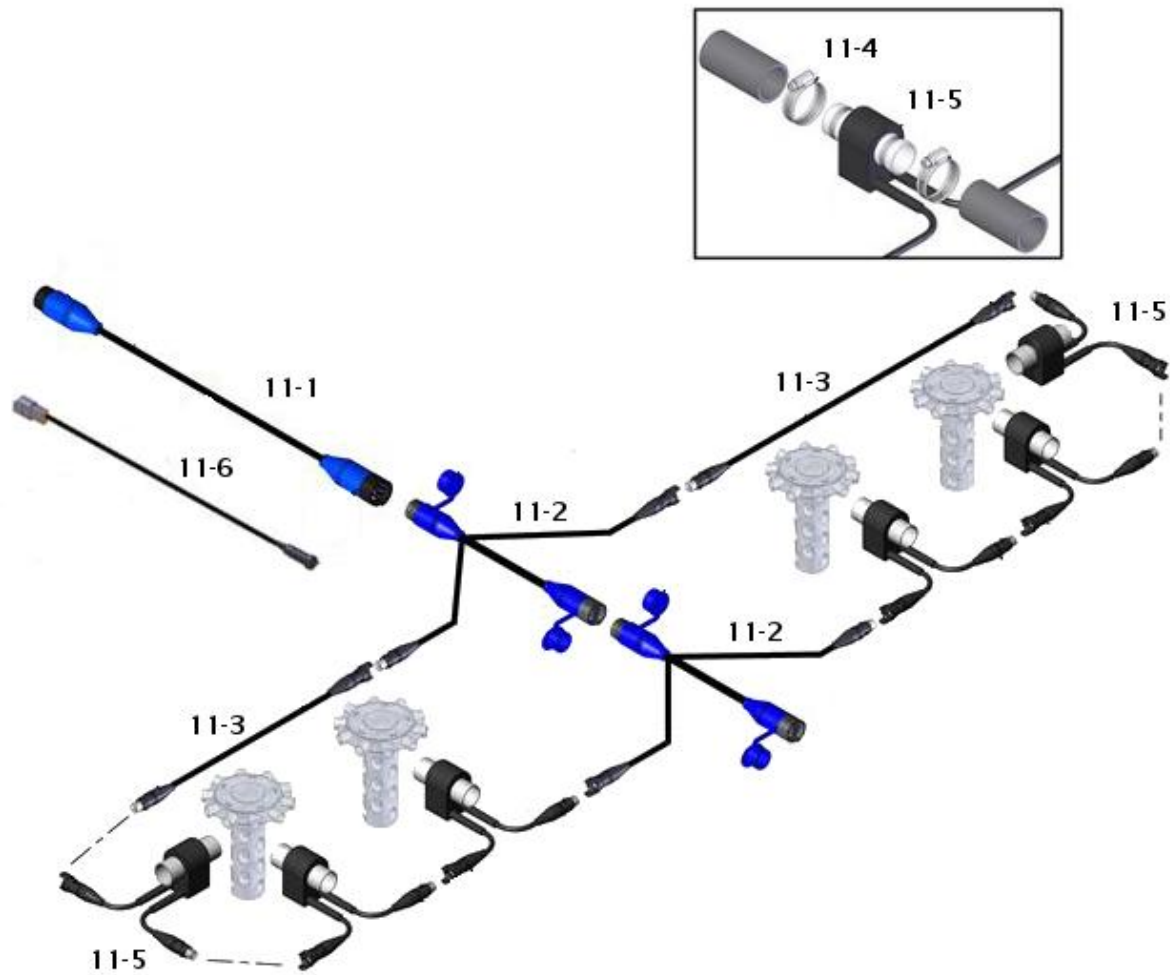

Tool Bar Components for Tow Between Tank

Reference Number	Part Number	Description	WiFi	ISO
11-1	9ARTM10	Main Extension Cable 10ft	X	X
11-1	9ARTM20	Main Extension Cable 20ft	X	X
11-2	9ASTY10	Legend Y- Cable 10ft	X	X
11-3	9ASTX02	Legend Loop Extension Cable 2ft	X	X
11-3	9ASTX04	Legend Loop Extension Cable 4ft	X	X
11-3	9ASTX10	Legend Loop Extension Cable 10ft	X	X
11-3	9ASTX20	Legend Loop Extension Cable 20ft	X	X
11-4	9KHC016	Hose Clamp Size #16 Stainless Steel Bag of 10	X	X
11-5	AGST22E	Legend Seed Sensor 7/8" (22mm)	X	X
11-5	AGST24E	Legend Seed Sensor 1-5/16" (24mm)	X	X
11-5	AGST25E	Legend Seed Sensor 1" (25mm)	X	X
11-5	AGST30E	Legend Seed Sensor 1-3/16" (30mm)	X	X
11-5	AGST32E	Legend Seed Sensor 1-1/4" (32mm)	X	X
11-5	AGST38E	Legend Seed Sensor 1-1/2" (38mm)	X	X
11-6	AGSH001	Reed Switch Sensor 20ft	X	X