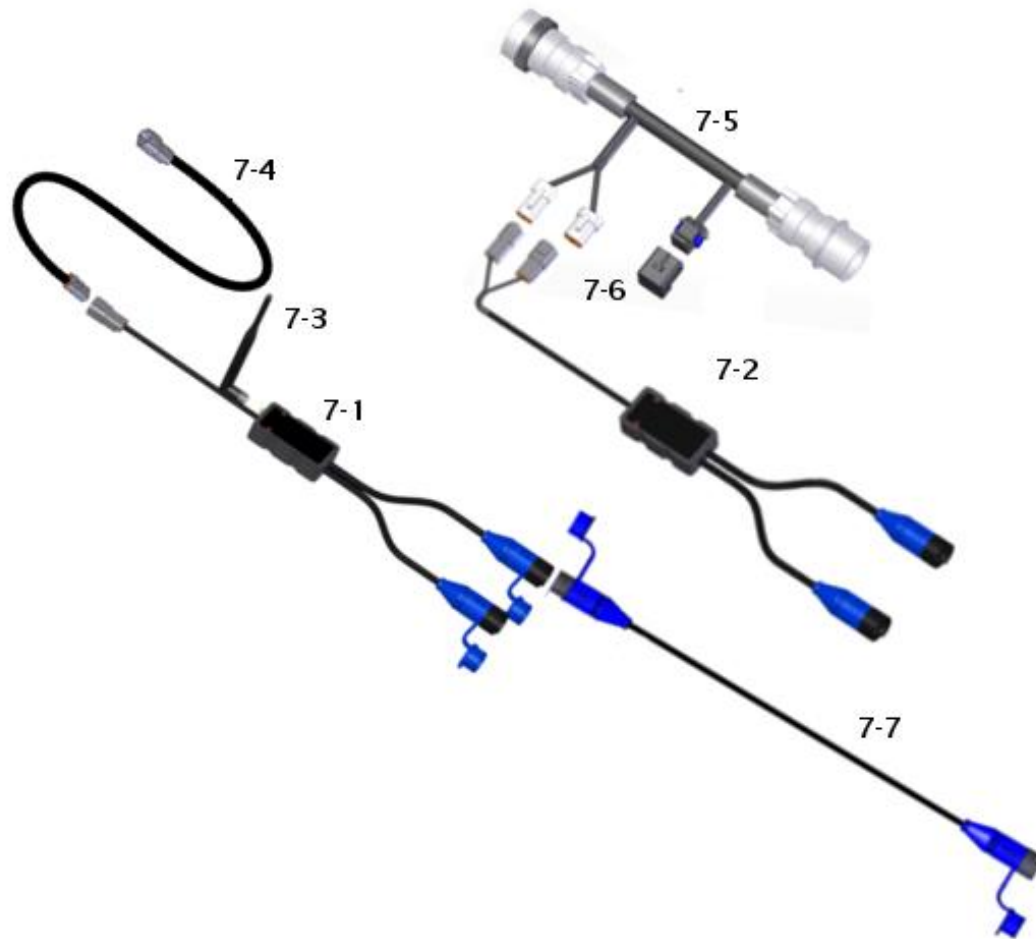

- Ecu
- Seed Sensors
- Work switch

Tractor and Cab Components

Reference Number	Part Number	Description	WiFi	ISO
3-1	AGD2006	Battery Harness 22ft	X	
3-2	050010001	FUSE MIDI 30A 32VDC	X	
3-3	AGWL031	Tablet Android 8" WiFi/GPS 8GB	X	
3-4	850033009	Ram Mount Tablet Cradle	X	
3-5	850033001	Ram Mount 3.7" Arm	X	
3-6	850030002	Ram Mount 1" Round Base	X	

Tool Bar Components for Tow Behind Tank

Reference Number	Part Number	Description	WiFi	ISO
5-1	AGST410	The Legend WiFi ECU	X	
5-2	AGST430	The Legend ISO ECU		X
5-3	050013007	Antenna 7"	X	
5-4	AGD2020	Battery Extension Cable 35ft	X	
5-5	AGD1718	ISO Power/CAN Tee Cable		X
5-6	AGD3093	CAN Terminator		X
5-7	9ARTM10	Main Extension Cable 10ft	X	X
5-7	9ARTM20	Main Extension Cable 20ft	X	X
5-8	9ASTY10	Legend Y- Cable 10ft	X	X
5-9	9ASTX02	Legend Loop Extension Cable 2ft	X	X
5-9	9ASTX04	Legend Loop Extension Cable 4ft	X	X
5-9	9ASTX10	Legend Loop Extension Cable 10ft	X	X
5-9	9ASTX20	Legend Loop Extension Cable 20ft	X	X
5-10	AGST22E	Legend Seed Sensor 7/8" (22mm)	X	X
5-10	AGST24E	Legend Seed Sensor 1-5/16" (24mm)	X	X
5-10	AGST25E	Legend Seed Sensor 1" (25mm)	X	X
5-10	AGST30E	Legend Seed Sensor 1-3/16" (30mm)	X	X
5-10	AGST32E	Legend Seed Sensor 1-1/4" (32mm)	X	X
5-10	AGST38E	Legend Seed Sensor 1-1/2" (38mm)	X	X
5-11	9KHC016	Hose Clamp Size #16 Stainless Steel Bag of 10	X	X
5-12	9ART036	Tool Bar Sensor Break out Cable	X	X
5-13	AGSH007	Hall Effect Sensor M12 6ft	X	X
5-14	AGSH001	Reed Switch Sensor 20ft	X	X

Tank Components for Tow Between Tank

Reference Number	Part Number	Description	WiFi	ISO
7-1	AGST410	The Legend WiFi ECU	X	
7-2	AGST430	The Legend ISO ECU		X
7-3	050013007	Antenna 7"	X	
7-4	AGD2020	Battery Extension Cable 35ft	X	
7-5	AGD1718	ISO Power/CAN Tee Cable		X
7-6	AGD3093	CAN Terminator		X
7-7	9ARTM10	Main Extension Cable 10ft	X	X
7-7	9ARTM20	Main Extension Cable 20ft	X	X