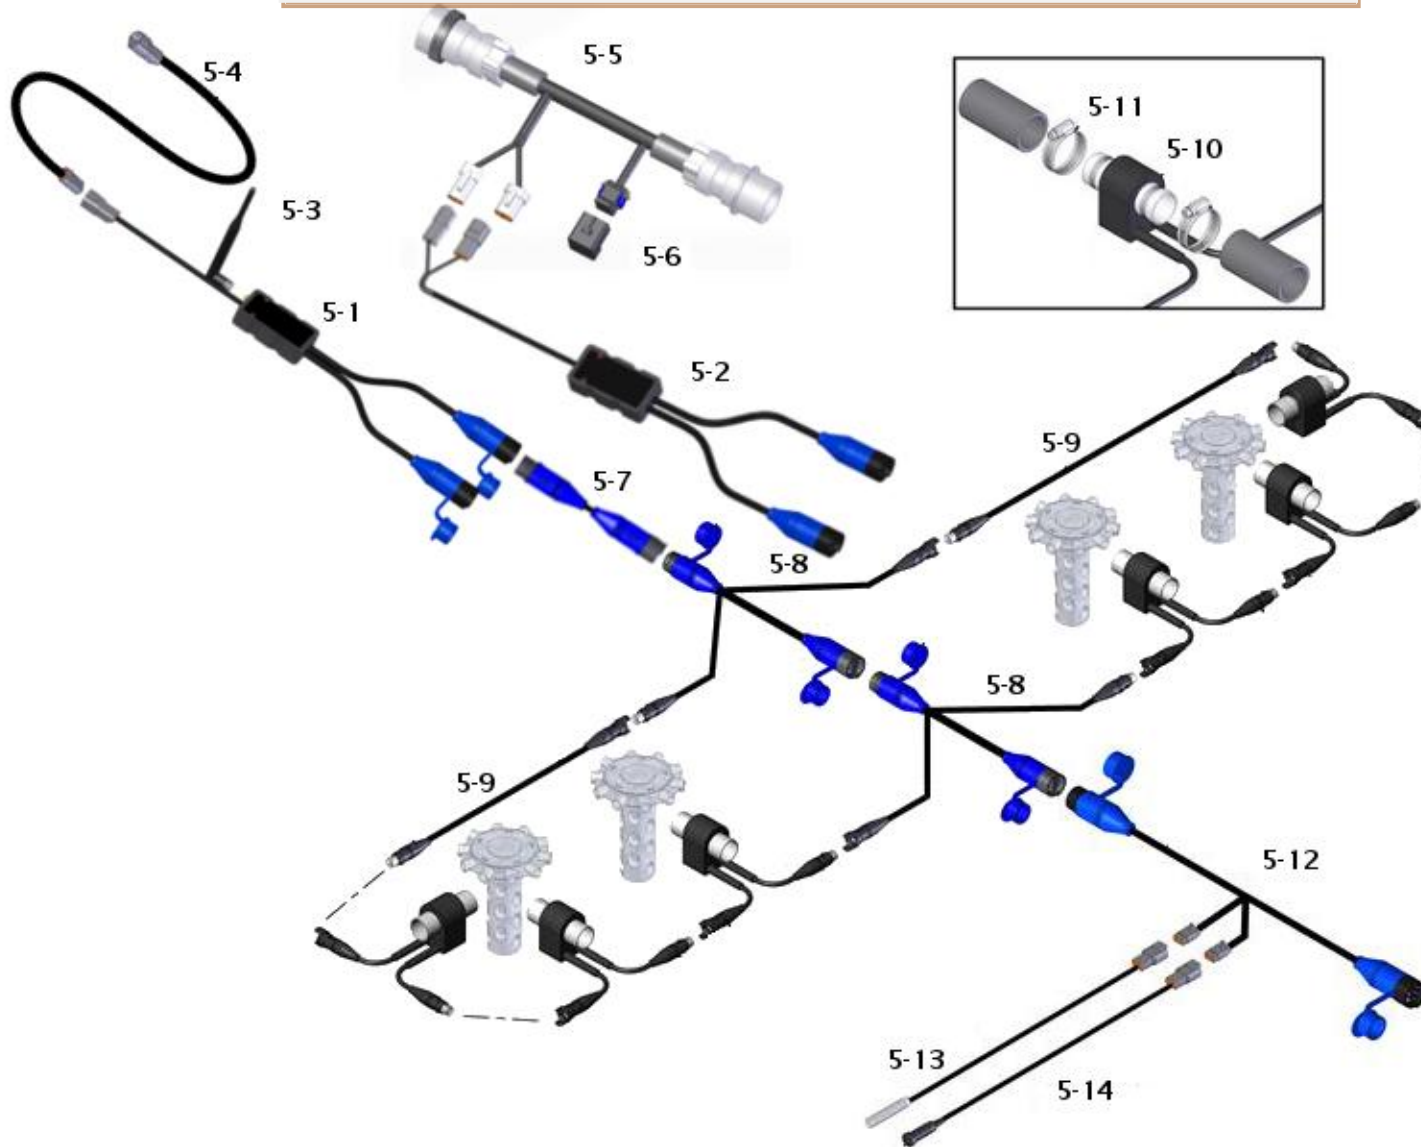

- Ecu
- Seed Sensors
- Work switch

Tractor and Cab Components

Reference Number	Part Number	Description	WiFi	ISO
3-1	AGD2006	Battery Harness 22ft	X	
3-2	050010001	FUSE MIDI 30A 32VDC	X	
3-3	AGWL031	Tablet Android 8" WiFi/GPS 8GB	X	
3-4	850033009	Ram Mount Tablet Cradle	X	
3-5	850033001	Ram Mount 3.7" Arm	X	
3-6	850030002	Ram Mount 1" Round Base	X	

Tool Bar Components for Tow Behind Tank

Reference Number	Part Number	Description	WiFi	ISO
5-1	AGST410	The Legend WiFi ECU	X	
5-2	AGST430	The Legend ISO ECU		X
5-3	050013007	Antenna 7"	X	
5-4	AGD2020	Battery Extension Cable 35ft	X	
5-5	AGD1718	ISO Power/CAN Tee Cable		X
5-6	AGD3093	CAN Terminator		X
5-7	9ARTM10	Main Extension Cable 10ft	X	X
5-7	9ARTM20	Main Extension Cable 20ft	X	X
5-8	9ASTY10	Legend Y- Cable 10ft	X	X
5-9	9ASTX02	Legend Loop Extension Cable 2ft	X	X
5-9	9ASTX04	Legend Loop Extension Cable 4ft	X	X
5-9	9ASTX10	Legend Loop Extension Cable 10ft	X	X
5-9	9ASTX20	Legend Loop Extension Cable 20ft	X	X
5-10	AGST22E	Legend Seed Sensor 7/8" (22mm)	X	X
5-10	AGST24E	Legend Seed Sensor 1-5/16" (24mm)	X	X
5-10	AGST25E	Legend Seed Sensor 1" (25mm)	X	X
5-10	AGST30E	Legend Seed Sensor 1-3/16" (30mm)	X	X
5-10	AGST32E	Legend Seed Sensor 1-1/4" (32mm)	X	X
5-10	AGST38E	Legend Seed Sensor 1-1/2" (38mm)	X	X
5-11	9KHC016	Hose Clamp Size #16 Stainless Steel Bag of 10	X	X
5-12	9ART036	Tool Bar Sensor Break out Cable	X	X
5-13	AGSH007	Hall Effect Sensor M12 6ft	X	X
5-14	AGSH001	Reed Switch Sensor 20ft	X	X

Tank Components for Tow Between Tank

Reference Number	Part Number	Description	WiFi	ISO
7-1	AGST410	The Legend WiFi ECU	X	
7-2	AGST430	The Legend ISO ECU		X
7-3	050013007	Antenna 7"	X	
7-4	AGD2020	Battery Extension Cable 35ft	X	
7-5	AGD1718	ISO Power/CAN Tee Cable		X
7-6	AGD3093	CAN Terminator		X
7-7	9ARTM10	Main Extension Cable 10ft	X	X
7-7	9ARTM20	Main Extension Cable 20ft	X	X