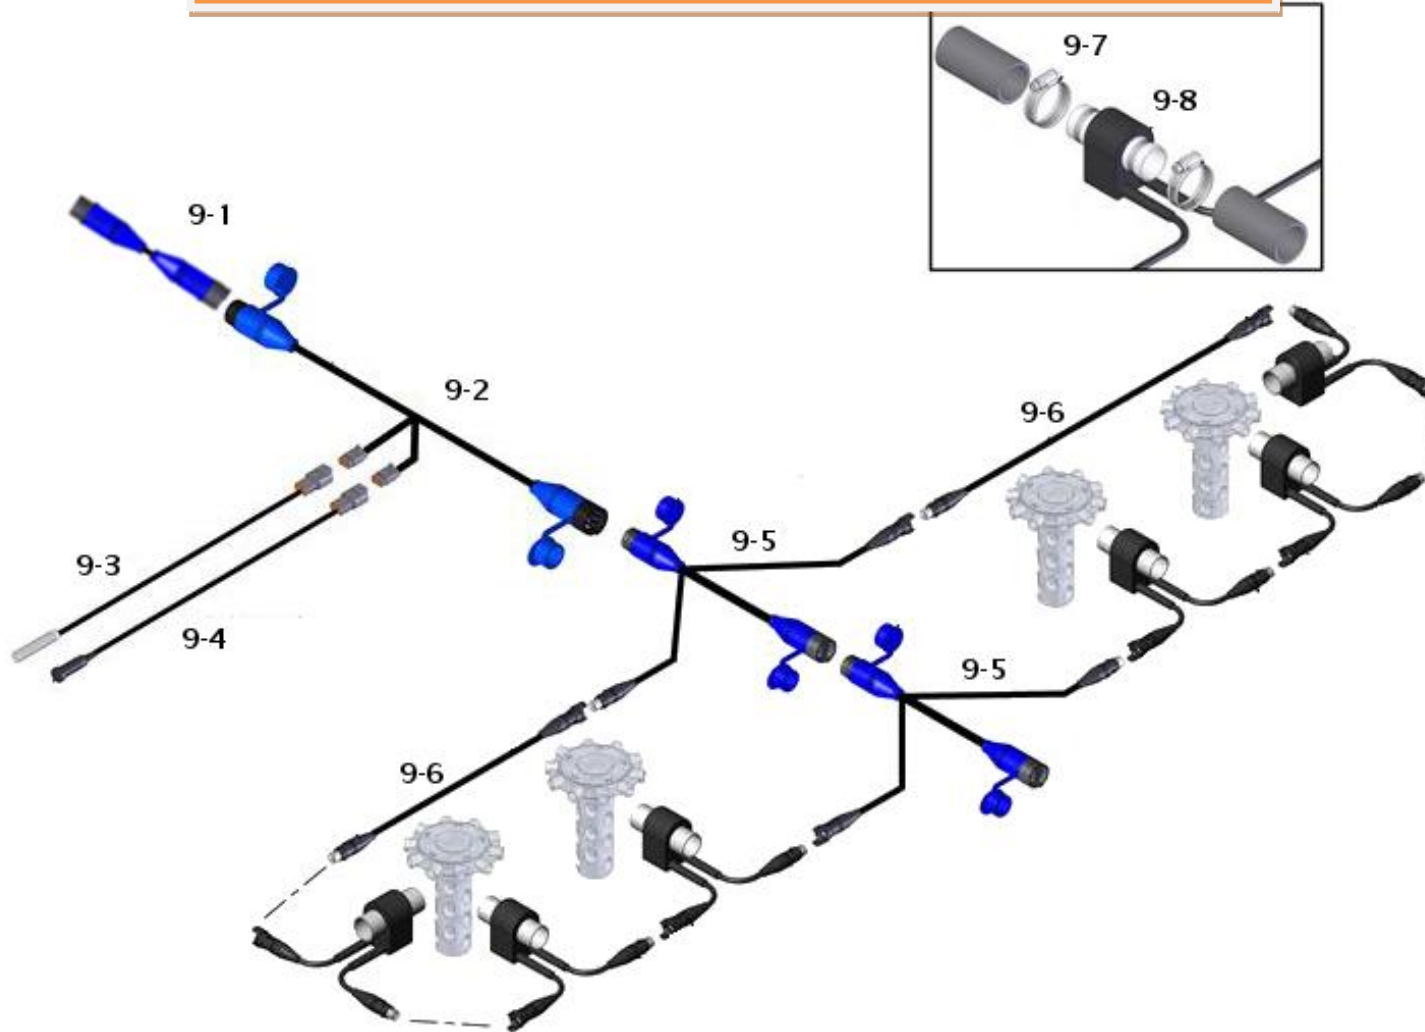

Tool Bar Components for Tow Between Tank

Reference Number	Part Number	Description	WiFi	ISO
9-1	9ARTM10	Main Extension Cable 10ft	X	X
9-1	9ARTM20	Main Extension Cable 20ft	X	X
9-2	9ART036	Tool Bar Sensor Break out Cable	X	X
9-3	AGSH007	Hall Effect Sensor M12 6ft	X	X
9-4	AGSH001	Reed Switch Sensor 20ft	X	X
9-5	9ASTY10	Legend Y- Cable 10ft	X	X
9-6	9ASTX02	Legend Loop Extension Cable 2ft	X	X
9-6	9ASTX04	Legend Loop Extension Cable 4ft	X	X
9-6	9ASTX10	Legend Loop Extension Cable 10ft	X	X
9-6	9ASTX20	Legend Loop Extension Cable 20ft	X	X
9-7	9KHC016	Hose Clamp Size #16 Stainless Steel Bag of 10	X	X
9-8	AGST22E	Legend Seed Sensor 7/8" (22mm)	X	X
9-8	AGST24E	Legend Seed Sensor 1-5/16" (24mm)	X	X
9-8	AGST25E	Legend Seed Sensor 1" (25mm)	X	X
9-8	AGST30E	Legend Seed Sensor 1-3/16" (30mm)	X	X
9-8	AGST32E	Legend Seed Sensor 1-1/4" (32mm)	X	X
9-8	AGST38E	Legend Seed Sensor 1-1/2" (38mm)	X	X