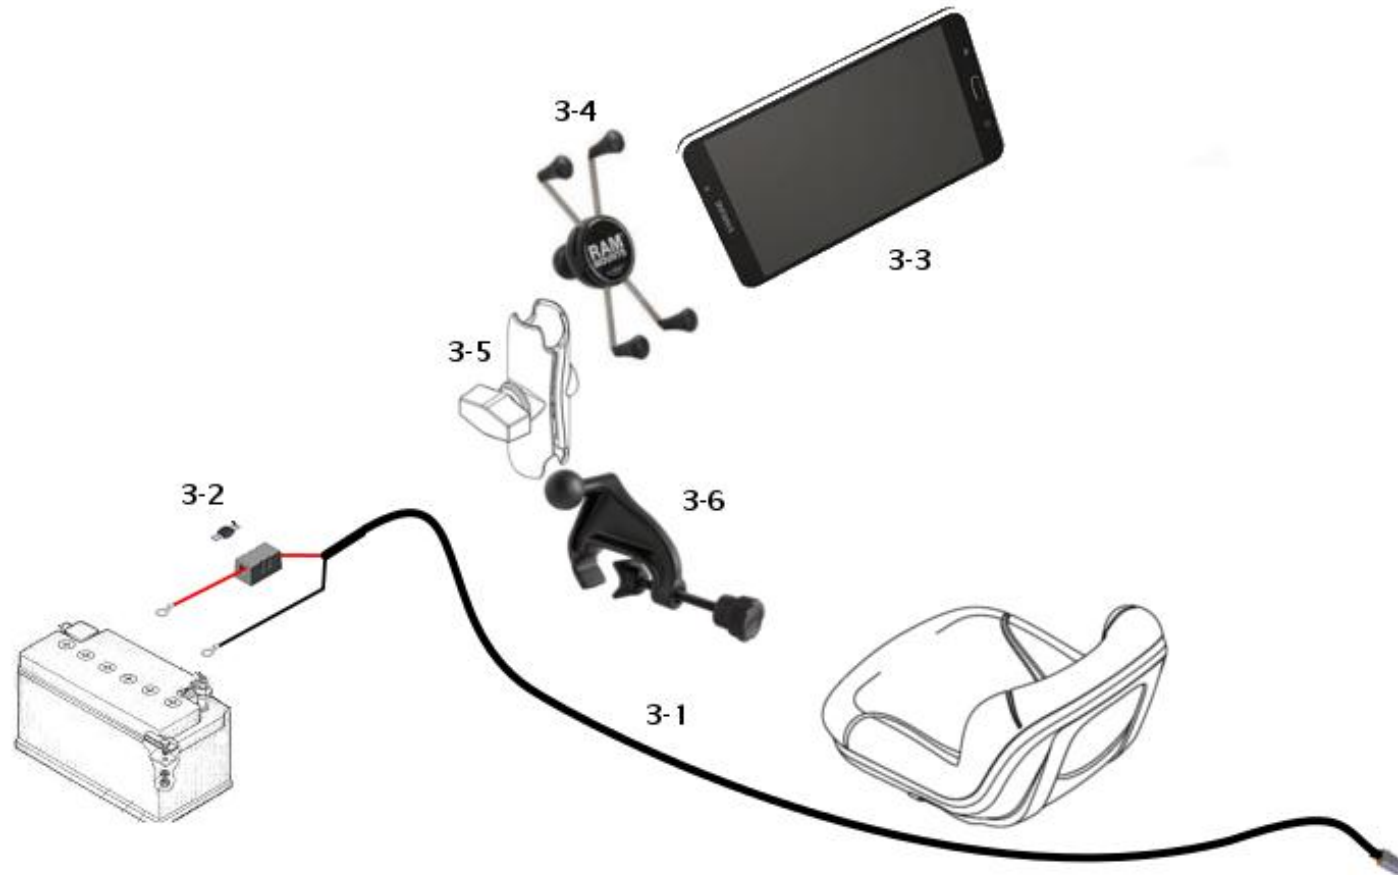

Tool Bar (Page 5)

- Ecu
- Seed Sensors
- Work switch

Tank (Page 7)

Tractor (Page 3)

- Battery Harness
- Tablet
- Tablet Ram Mounts

Tank (Page 7)

- Main Extension Cable

Tool Bar (Page 9)

- Ecu
- Seed Sensors
- Work switch

Tractor and Cab Components

Reference Number	Part Number	Description	WiFi	ISO
3-1	AGD2006	Battery Harness 22ft	X	
3-2	050010001	FUSE MIDI 30A 32VDC	X	
3-3	AGWL031	Tablet Android 8" WiFi/GPS 8GB	X	
3-4	850033009	Ram Mount Tablet Cradle	X	
3-5	850033001	Ram Mount 3.7" Arm	X	
3-6	850030002	Ram Mount 1" Round Base	X	

Tool Bar Components for Tow Behind Tank

Reference Number	Part Number	Description	WiFi	ISO
5-1	AGST410	The Legend WiFi ECU	X	
5-2	AGST430	The Legend ISO ECU		X
5-3	050013007	Antenna 7"	X	
5-4	AGD2020	Battery Extension Cable 35ft	X	
5-5	AGD1718	ISO Power/CAN Tee Cable		X
5-6	AGD3093	CAN Terminator		X
5-7	9ARTM10	Main Extension Cable 10ft	X	X
5-7	9ARTM20	Main Extension Cable 20ft	X	X
5-8	9ASTY10	Legend Y- Cable 10ft	X	X
5-9	9ASTX02	Legend Loop Extension Cable 2ft	X	X
5-9	9ASTX04	Legend Loop Extension Cable 4ft	X	X
5-9	9ASTX10	Legend Loop Extension Cable 10ft	X	X
5-9	9ASTX20	Legend Loop Extension Cable 20ft	X	X
5-10	AGST22E	Legend Seed Sensor 7/8" (22mm)	X	X
5-10	AGST24E	Legend Seed Sensor 1-5/16" (24mm)	X	X
5-10	AGST25E	Legend Seed Sensor 1" (25mm)	X	X
5-10	AGST30E	Legend Seed Sensor 1-3/16" (30mm)	X	X
5-10	AGST32E	Legend Seed Sensor 1-1/4" (32mm)	X	X
5-10	AGST38E	Legend Seed Sensor 1-1/2" (38mm)	X	X
5-11	9KHC016	Hose Clamp Size #16 Stainless Steel Bag of 10	X	X
5-12	9ART036	Tool Bar Sensor Break out Cable	X	X
5-13	AGSH007	Hall Effect Sensor M12 6ft	X	X
5-14	AGSH001	Reed Switch Sensor 20ft	X	X